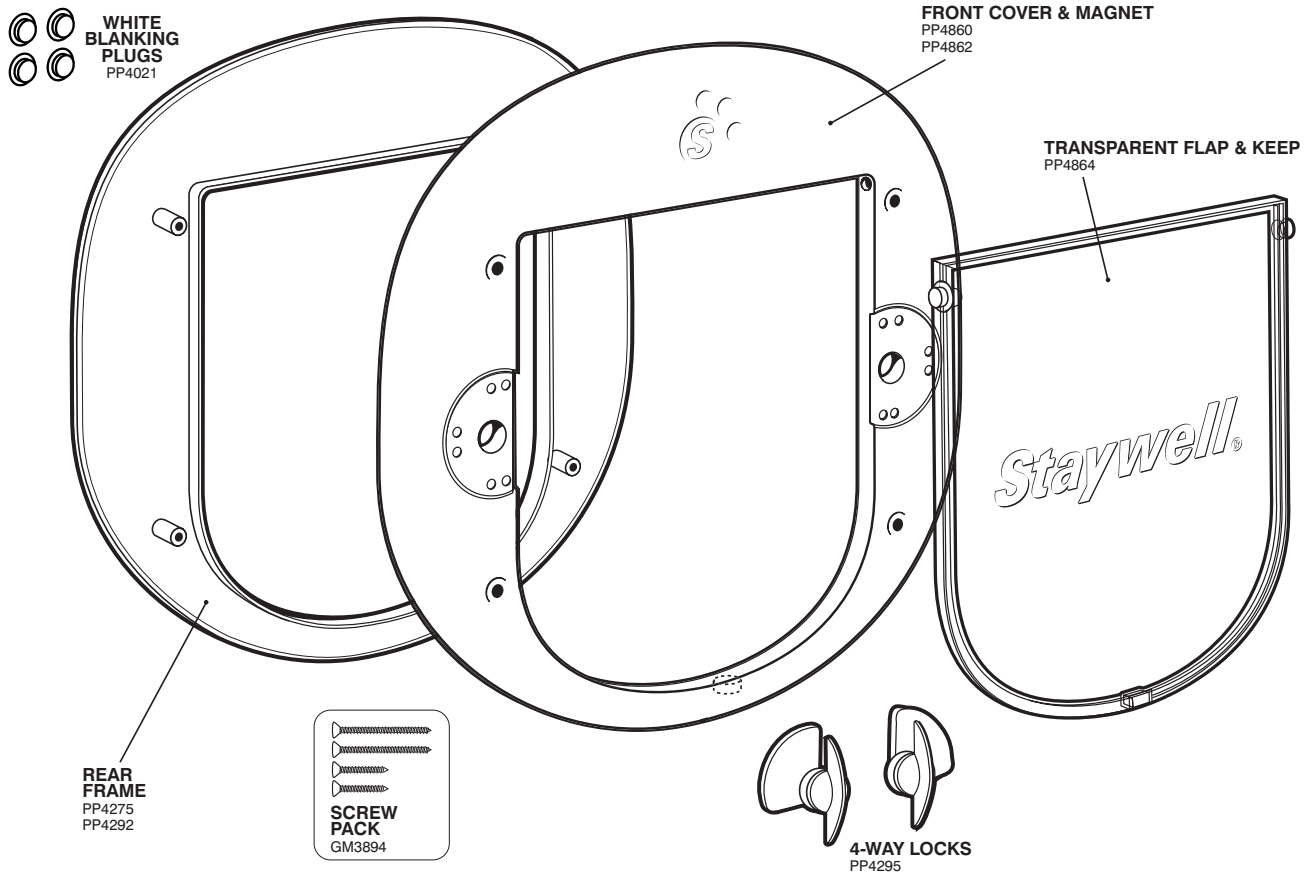

Slim Profile Pet Doors

270 See-Through Finish
with See-Through Rigid Flap
For large size cats and dogs up to 18kg (40lbs)

280 White Finish
with See-Through Rigid Flap
For large size cats up to 18kgs (40lbs)

| PART NUMBERS | | |
|-------------------------|--------------------|--------------|
| | SEE-THROUGH FINISH | WHITE FINISH |
| Front cover & magnet | PP4860 | PP4862 |
| Rear frame | PP4275 | PP4292 |
| Transparent flap & keep | PP4864 | PP4864 |
| 4-way locks | PP4295 | PP4295 |
| Screw pack | GM3894 | GM3894 |

| PART NUMBERS | | |
|---------------------|--------------------|--------------|
| | SEE-THROUGH FINISH | WHITE FINISH |
| White blanking plug | - | PP4021 |

| SIZES | | |
|-----------------------------|-------------------------------|----------------------------|
| OVERALL SIZE | CUT OUT SIZE | MAXIMUM PET SHOULDER WIDTH |
| 292mm x 292mm (11½" x 11½") | Glass: 260mm (10½") diameter. | 180mm (7⅛") |